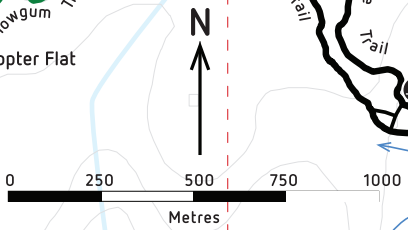

	Easiest Trails
	More Difficult Trails
	Most Difficult Trails
	Fun Park Trail
	Ungroomed Trails
	Snow Shoe Trail (Winter only)
	Walking Track
	Direction of Skiing
	Trail Marker with Map
	Trail Marker

Ski Patrol: 03 5957 7201

As a result of the 2009 fires, skiers and snow players are advised to keep clear of trees in high wind, heavy snow or ice.

Cartography by Rooftop Maps, Buxton.

to Keppel Hut trail not patrolled

to Summit and Summit Loop Track